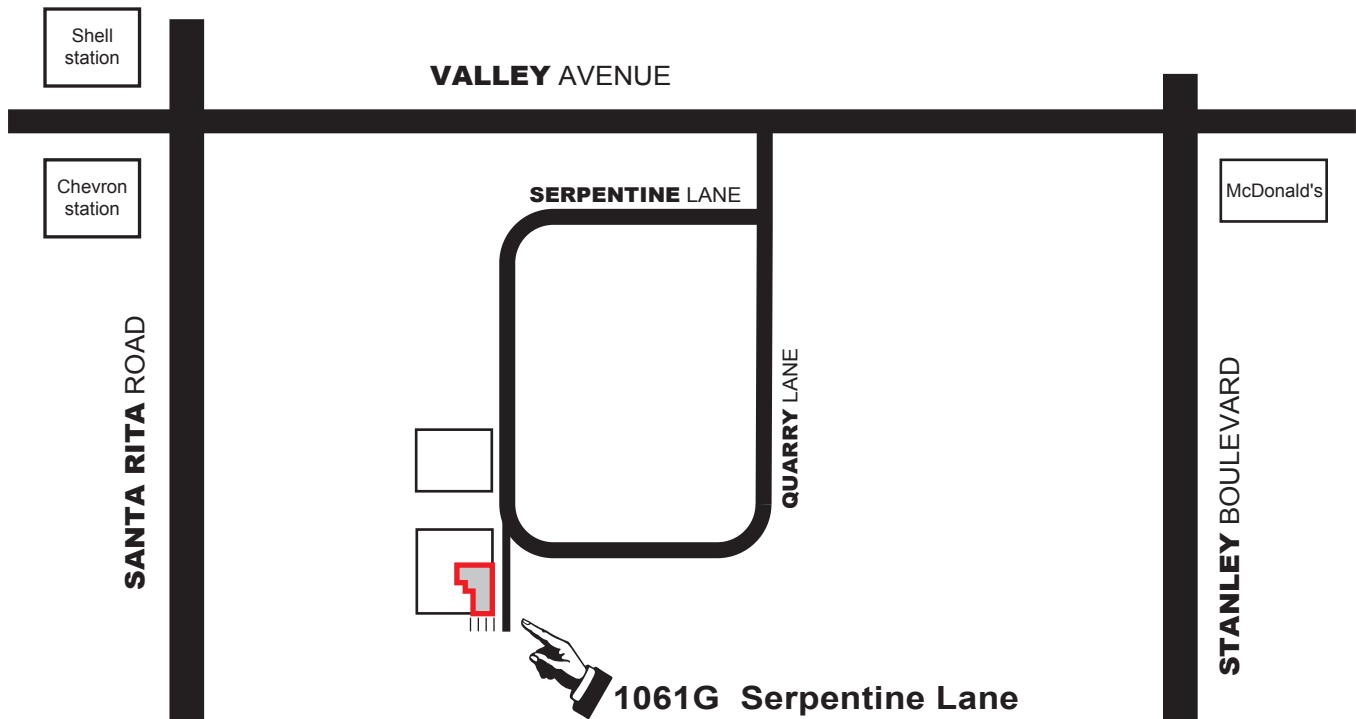

COMPASS

COMPASS PRODUCT DESIGN, INC.
1061G SERPENTINE LANE
PLEASANTON, CA 94566 USA

925.462.3116
VOICE

925.462.3716
FACSIMILE

NOTE:
MAP IS NOT TO SCALE

From Highway 680

1. Take the **Bernal Avenue** exit, go east bound.
2. Turn left at the light onto **Valley Avenue**.
3. Continue on **Valley**, past **Hopyard Road** then past **Santa Rita Road** (approx. 3.5 miles).
4. Turn right onto **Quarry Lane**.
5. Turn right onto **Serpentine Lane**, follow **Serpentine** to **1061**. COMPASS is around to the right at **1061G**. Look for the COMPASS logo.

From Highway 580

1. Take the **Santa Rita Road** exit, go south bound.
2. Turn left onto **Valley Avenue** (there is a Chevron and a Shell station at the intersection).
3. Turn right onto **Quarry Lane**.
5. Turn right onto **Serpentine Lane**, follow **Serpentine** to **1061**. COMPASS is around to the right at **1061G**. Look for the COMPASS logo.